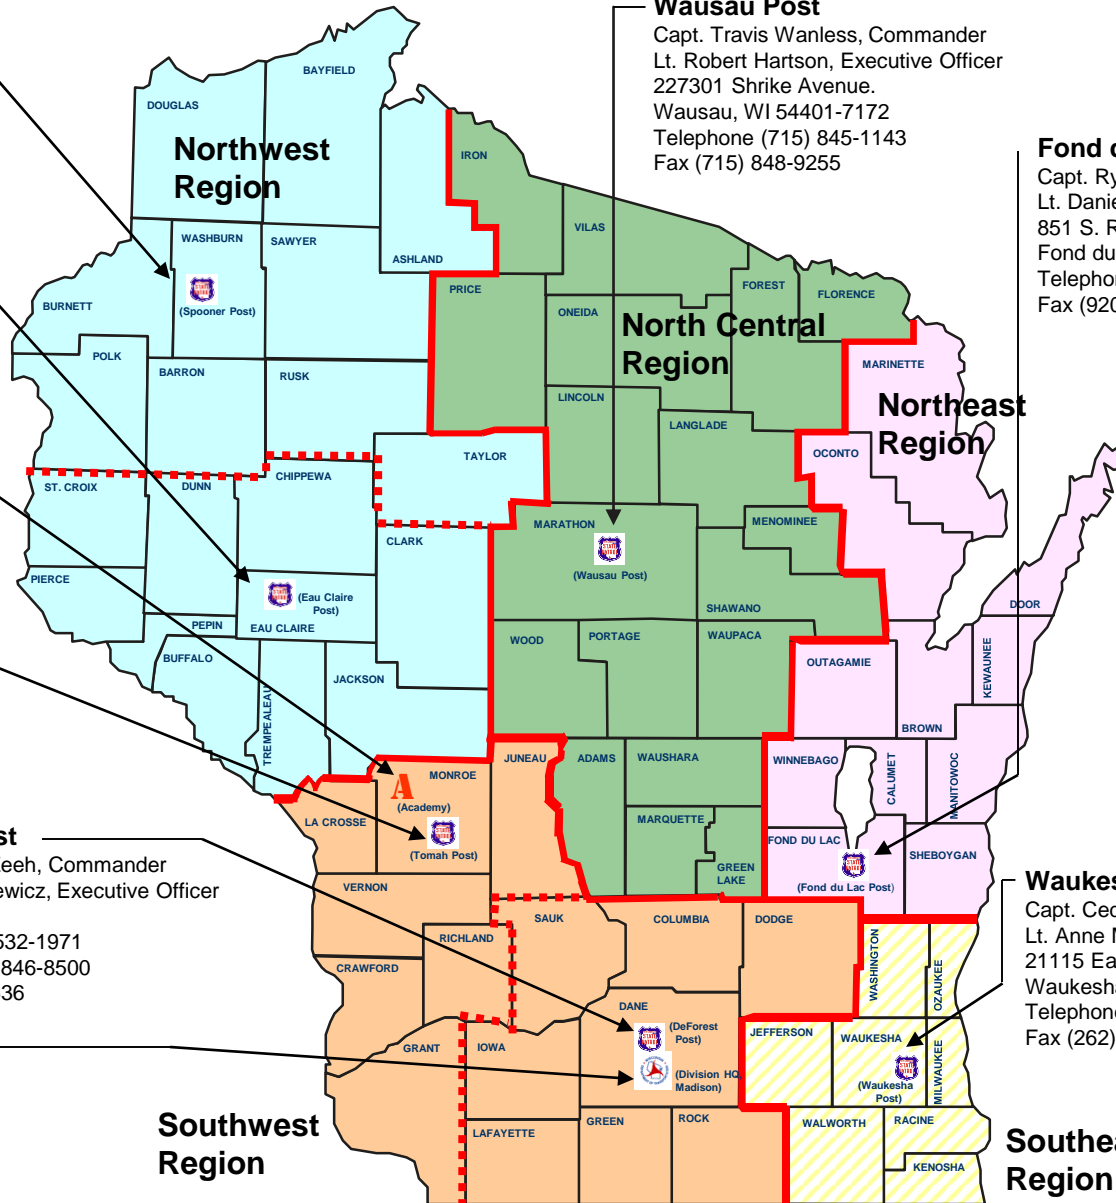

Wisconsin State Patrol Academy

Capt. Paul Matl, Director of Training
Lt. Frank C. Hefti, Executive Officer
95 S. 10th Ave.
Ft. McCoy, WI 54656-5168
Telephone (608) 366-3307
Fax (608) 269-5681

Tomah Post

Capt. Jason L. Zeeh, Commander
Lt. Jeramy T. Foster, Executive Officer
(I-90, Tomah Exit Hwy. 131)
23928 Lester McMullen Dr.
Tomah, WI 54660-5376
Telephone (608) 374-0513
Fax (608) 846-8536

DeForest Post

Capt. Jason L. Zeeh, Commander
Lt. Edward Witkiewicz, Executive Officer
911 W North St.
DeForest, WI 53532-1971
Telephone (608) 846-8500
Fax (608) 846-8536

Division Headquarters

Anthony Burrell, Superintendent
Timothy Carnahan, Colonel
4822 Madison Yards Way, 9th Floor South
Madison, WI 53705
Telephone 1-844-847-1234
Fax (608) 267-4495

Wausau Post

Capt. Travis Wanless, Commander
Lt. Robert Hartson, Executive Officer
227301 Shrike Avenue.
Wausau, WI 54401-7172
Telephone (715) 845-1143
Fax (715) 848-9255

Fond du Lac Post

Capt. Ryan Chaffee, Commander
Lt. Daniel Gruebele, Executive Officer
851 S. Rolling Meadows Dr.
Fond du Lac, WI 54937-9902
Telephone (920) 929-3700
Fax (920) 929-7666

Waukesha Post

Capt. Cedric D. Rembert, Commander
Lt. Anne Maxson, Executive Officer
21115 East Moreland Blvd.
Waukesha, WI 53186-2985
Telephone (262) 785-4700
Fax (262) 785-4722

Southwest Region

Southeast Region