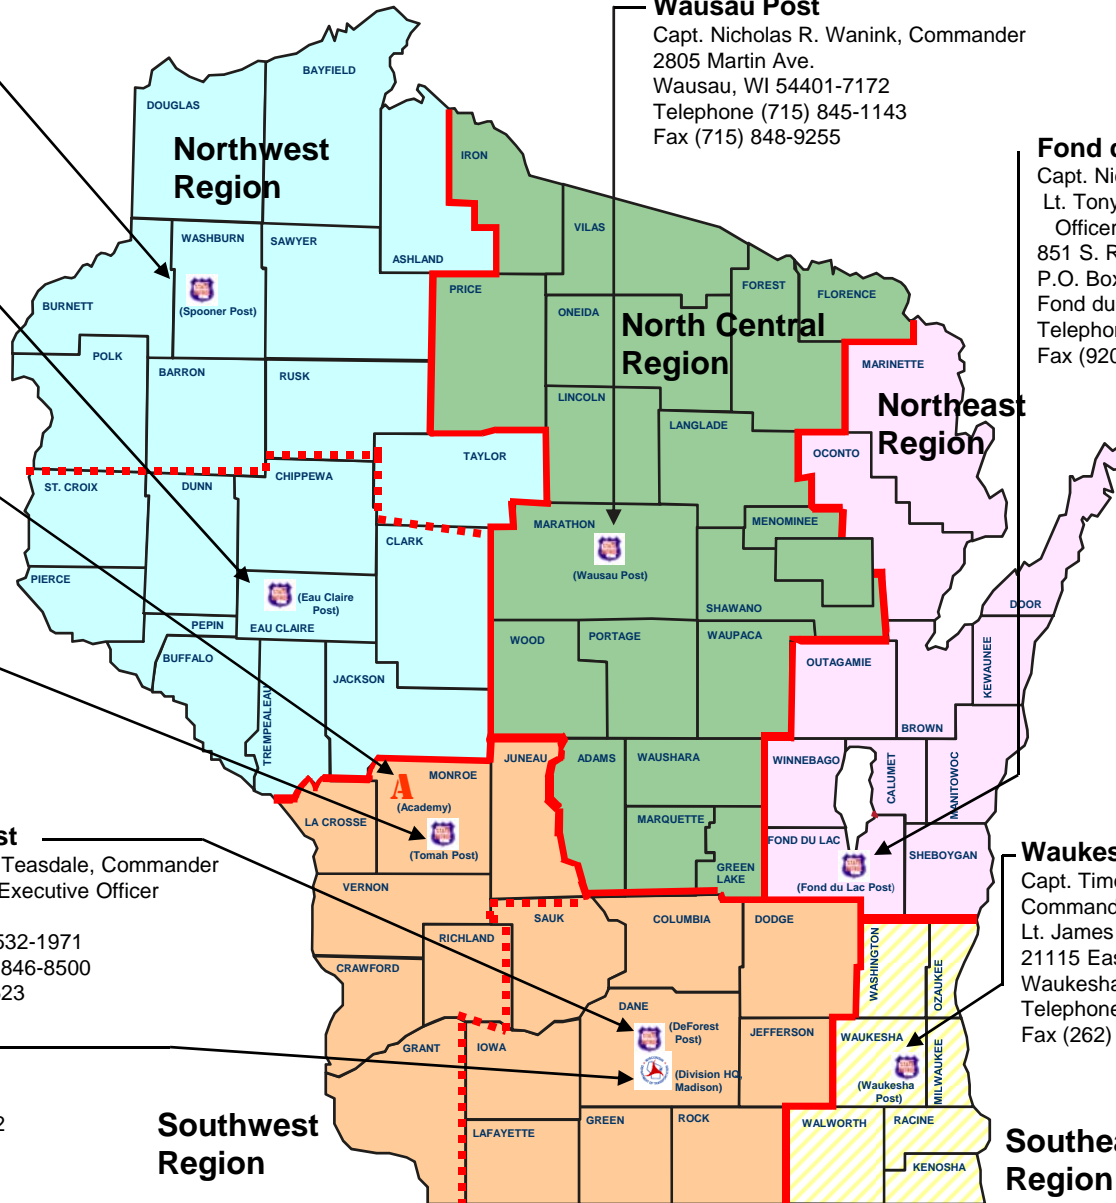

Wisconsin State Patrol Academy

Capt. Christopher M. Neuman, Director
of Training
Lt. Gerald Voight, Executive Officer
95 S. 10th Ave.
Ft. McCoy, WI 54656-5168
Telephone (608) 269-2500
Fax (608) 269-5681

Tomah Post

Capt. Charles R. Teasdale, Commander
Lt. Paul Matl, Executive Officer
(I-90, Tomah Exit Hwy. 131)
23928 Lester McMullen Dr.
Tomah, WI 54660-5376
Telephone (608) 374-0513
Fax (608) 374-0599

DeForest Post

Capt. Charles R. Teasdale, Commander
Lt. Brad Altman, Executive Officer
911 W North St.
DeForest, WI 53532-1971
Telephone (608) 846-8500
Fax (608) 846-8523

Division Headquarters

Stephen Fitzgerald, Superintendent
Benjamin H. Mendez, Colonel
4802 Sheboygan Ave., Rm. 551, P.O. Box 7912
Madison, WI 53707-7912
Telephone (608) 266-3212
Fax (608) 267-4495

Wausau Post

Capt. Nicholas R. Wanink, Commander
2805 Martin Ave.
Wausau, WI 54401-7172
Telephone (715) 845-1143
Fax (715) 848-9255

Fond du Lac Post

Capt. Nick Scorcio, Jr., Commander
Lt. Tony Burrell, Executive
Officer
851 S. Rolling Meadows Dr.
P.O. Box 984
Fond du Lac, WI 54936-9927
Telephone (920) 929-3700
Fax (920) 929-7666

Waukesha Post

Capt. Timothy L. Carnahan,
Commander
Lt. James M. Kicmol, Executive Officer
21115 East Moreland Blvd.
Waukesha, WI 53186-2985
Telephone (262) 785-4700
Fax (262) 785-4723

Southwest Region

Southeast Region